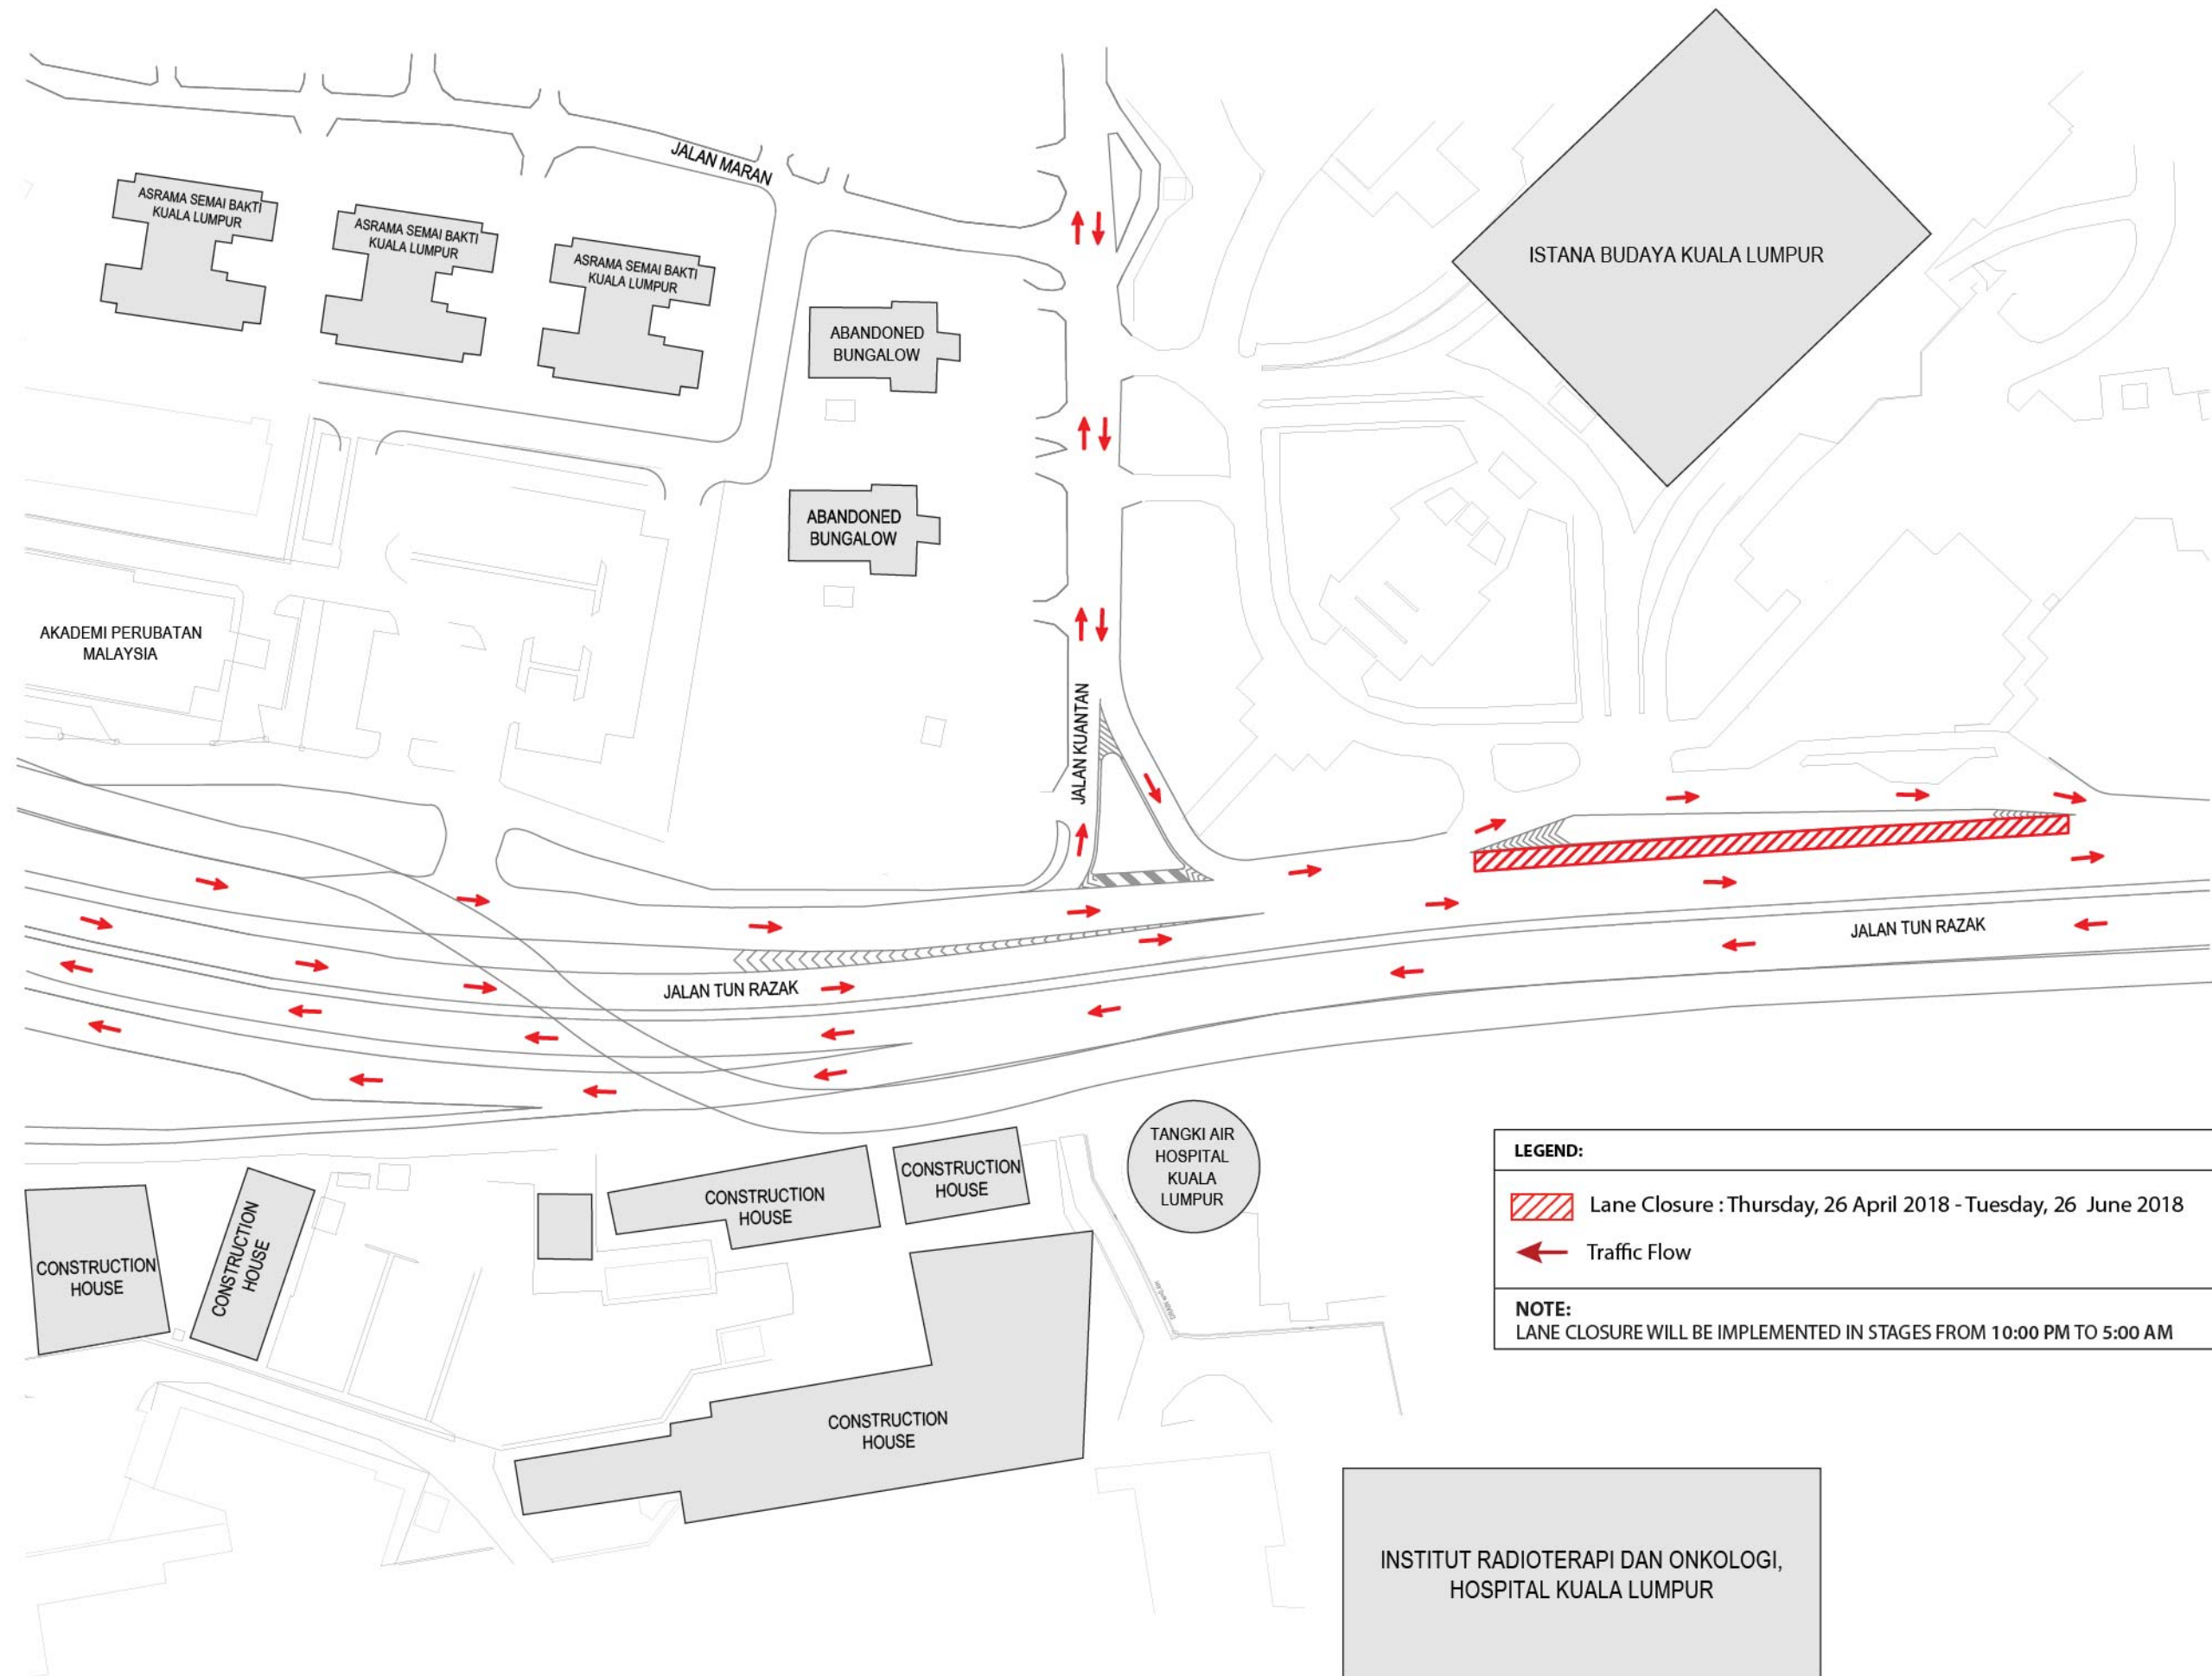

The closure involving a 200-meter stretch, at the left-most lane (slow lane) towards Jalan Sg.Besi will be carried out from **10:00 pm until 5:00 am.**

During the closure, two lanes will remain open to traffic at any one time. This is necessary to enable us to facilitate utility works which is part of the preparatory works for tunneling activities for the Sg. Buloh-Serdang-Putrajaya (SSP) Line MRT Project.

Please see the map behind for the location of the closure.

Motorists are advised to follow the directional signage and during the closure, the MRT Project Emergency Response Team will be deployed to help direct traffic. Safety barriers, traffic cones and flagmen will be on site to ensure the safety of road users.

Penutupan yang melibatkan laluan sepanjang 200 meter di lorong paling kiri (lorong perlahan) menghalo ke Jalan Sg.Besi akan dilaksanakan di antara jam **10:00 malam dan 5:00 pagi.**

Semasa penutupan ini dijalankan, dua lorong akan sentiasa dibuka untuk kegunaan trafik. Aktiviti ini diperlukan bagi memberi laluan kepada kerja-kerja utiliti yang adalah sebahagian daripada kerja-kerja pembinaan bagi projek MRT Laluan Sungai Buloh-Serdang-Putrajaya (SSP).

TERIMA KASIH

MEDIUM - TERM NIGHT LANE CLOSURE ON JALAN TUN RAZAK (JALAN SG BESI BOUND)

LEGEND:
Lane Closure : Thursday, 26 April 2018 - Tuesday, 26 June 2018
Traffic Flow

NOTE:
LANE CLOSURE WILL BE IMPLEMENTED IN STAGES FROM 10:00 PM TO 5:00 AM